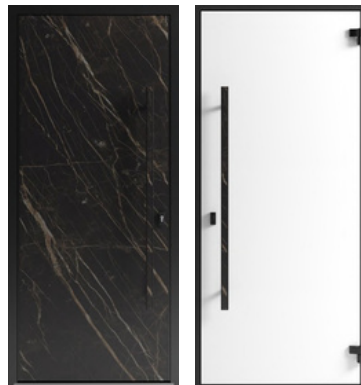

White back

Front View

Back View

Ardesia Nero - White
0163

Front View

Back View

Natural Noir - White
0118

frosted glass